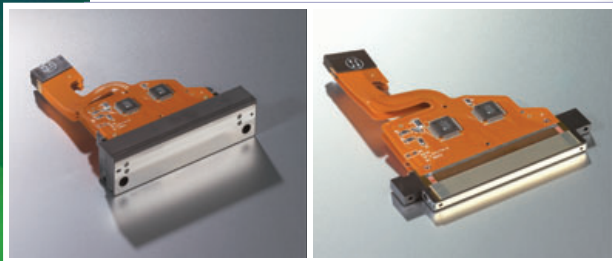

Product: Eurotech S6 Eagle S6, S8, and Billboarder
Application: Indoor and Outdoor Display Graphics
Printhead: Spectra[®] Nova & S-Class
Ink Type: Organic Solvent
Jets Per System: 1536 and 768
Printhead Features: Ultra-high resolution 720 dots per inch

customer profile

Nova

S-Class

Eurotech S6 | Eurotech Eagle S6 | Billboarder

Eurotech S8

"Eurotech develops and produces 3.2 to 5 meter wide industrial ink jet printers designed to address the very high productivity requirements of outdoor applications, with the versatility of ultra-high resolution for indoor close-up viewing. Our printers are renowned for their speed, high image quality, and low ongoing maintenance cost. We chose Spectra printheads for precisely the same reasons. It is a choice we are glad we made."

The Eurotech S6 and Eagle S6 are 3.2-meter wide 6-colors printers with resolutions of up to 720 dots per inch. The print speed of these units in 4-pass mode is 40 square meters per hour using an open frame structure. The Billboarder is a 3.2-meter wide 6-colors printer with resolutions of up to 720 dots per inch and a print speed of 22 square meters per hour in 4-pass mode using a closed frame structure. The S8, the largest of the Eurotech printers is a super wide, 5-meter 6-color printer with a resolution of up to 720 dots per inch. Throughput for the S8 is 50 square meters per hour.

The system's versatile design and construction lets operators print on to a wide variety of roll media. The ultra-high resolution capability of these printers allows near photographic image reproduction with crisp, sharp text. Using solvent ink, vibrant and durable images are produced, that are ideally suited to both indoor and outdoor applications. When specifying printheads for its printers, Eurotech chose Spectra because of their performance, reliability, and lower overall cost of ownership.